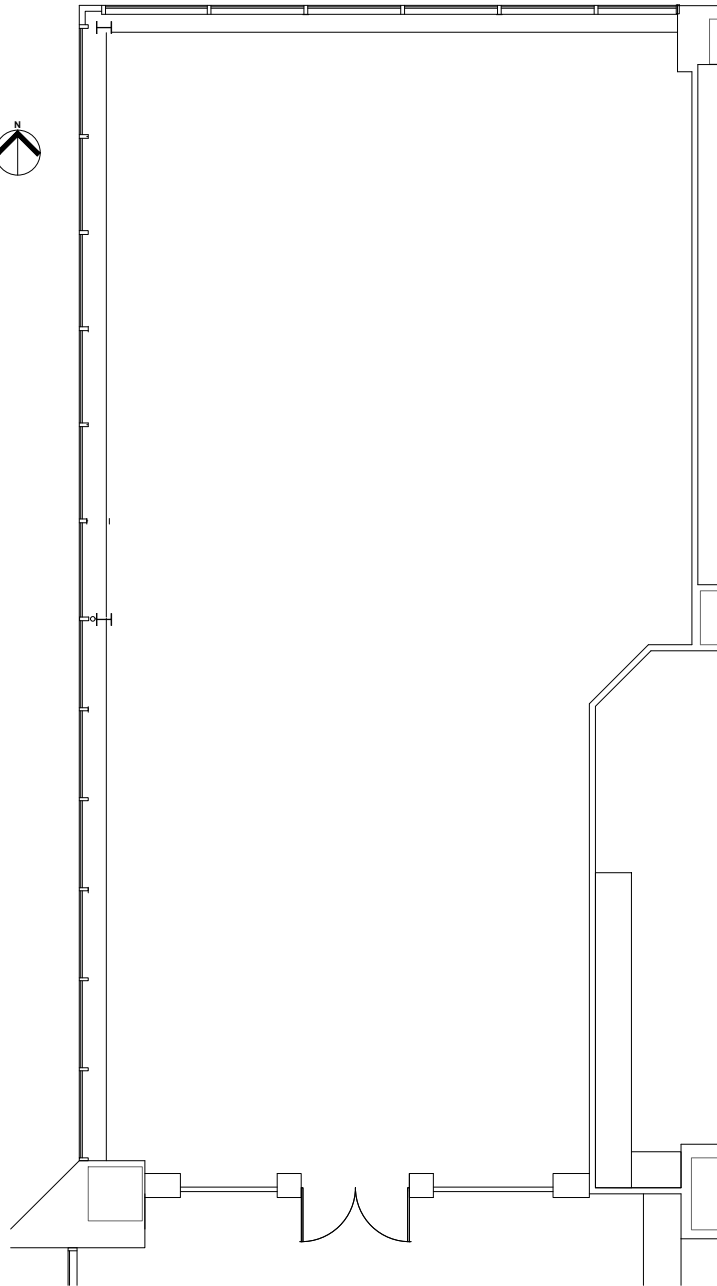

1ST FLOOR KEY PLAN

NOT TO SCALE

schott design
www.schottdesign.com

SCALE: 3/32" = 1'-0"

SUITE 120

CAPITAL CENTER - 1ST FLOOR - NORTH TOWER
251 N. ILLINOIS ST., INDIANAPOLIS, INDIANA

DATE: 01.17.23